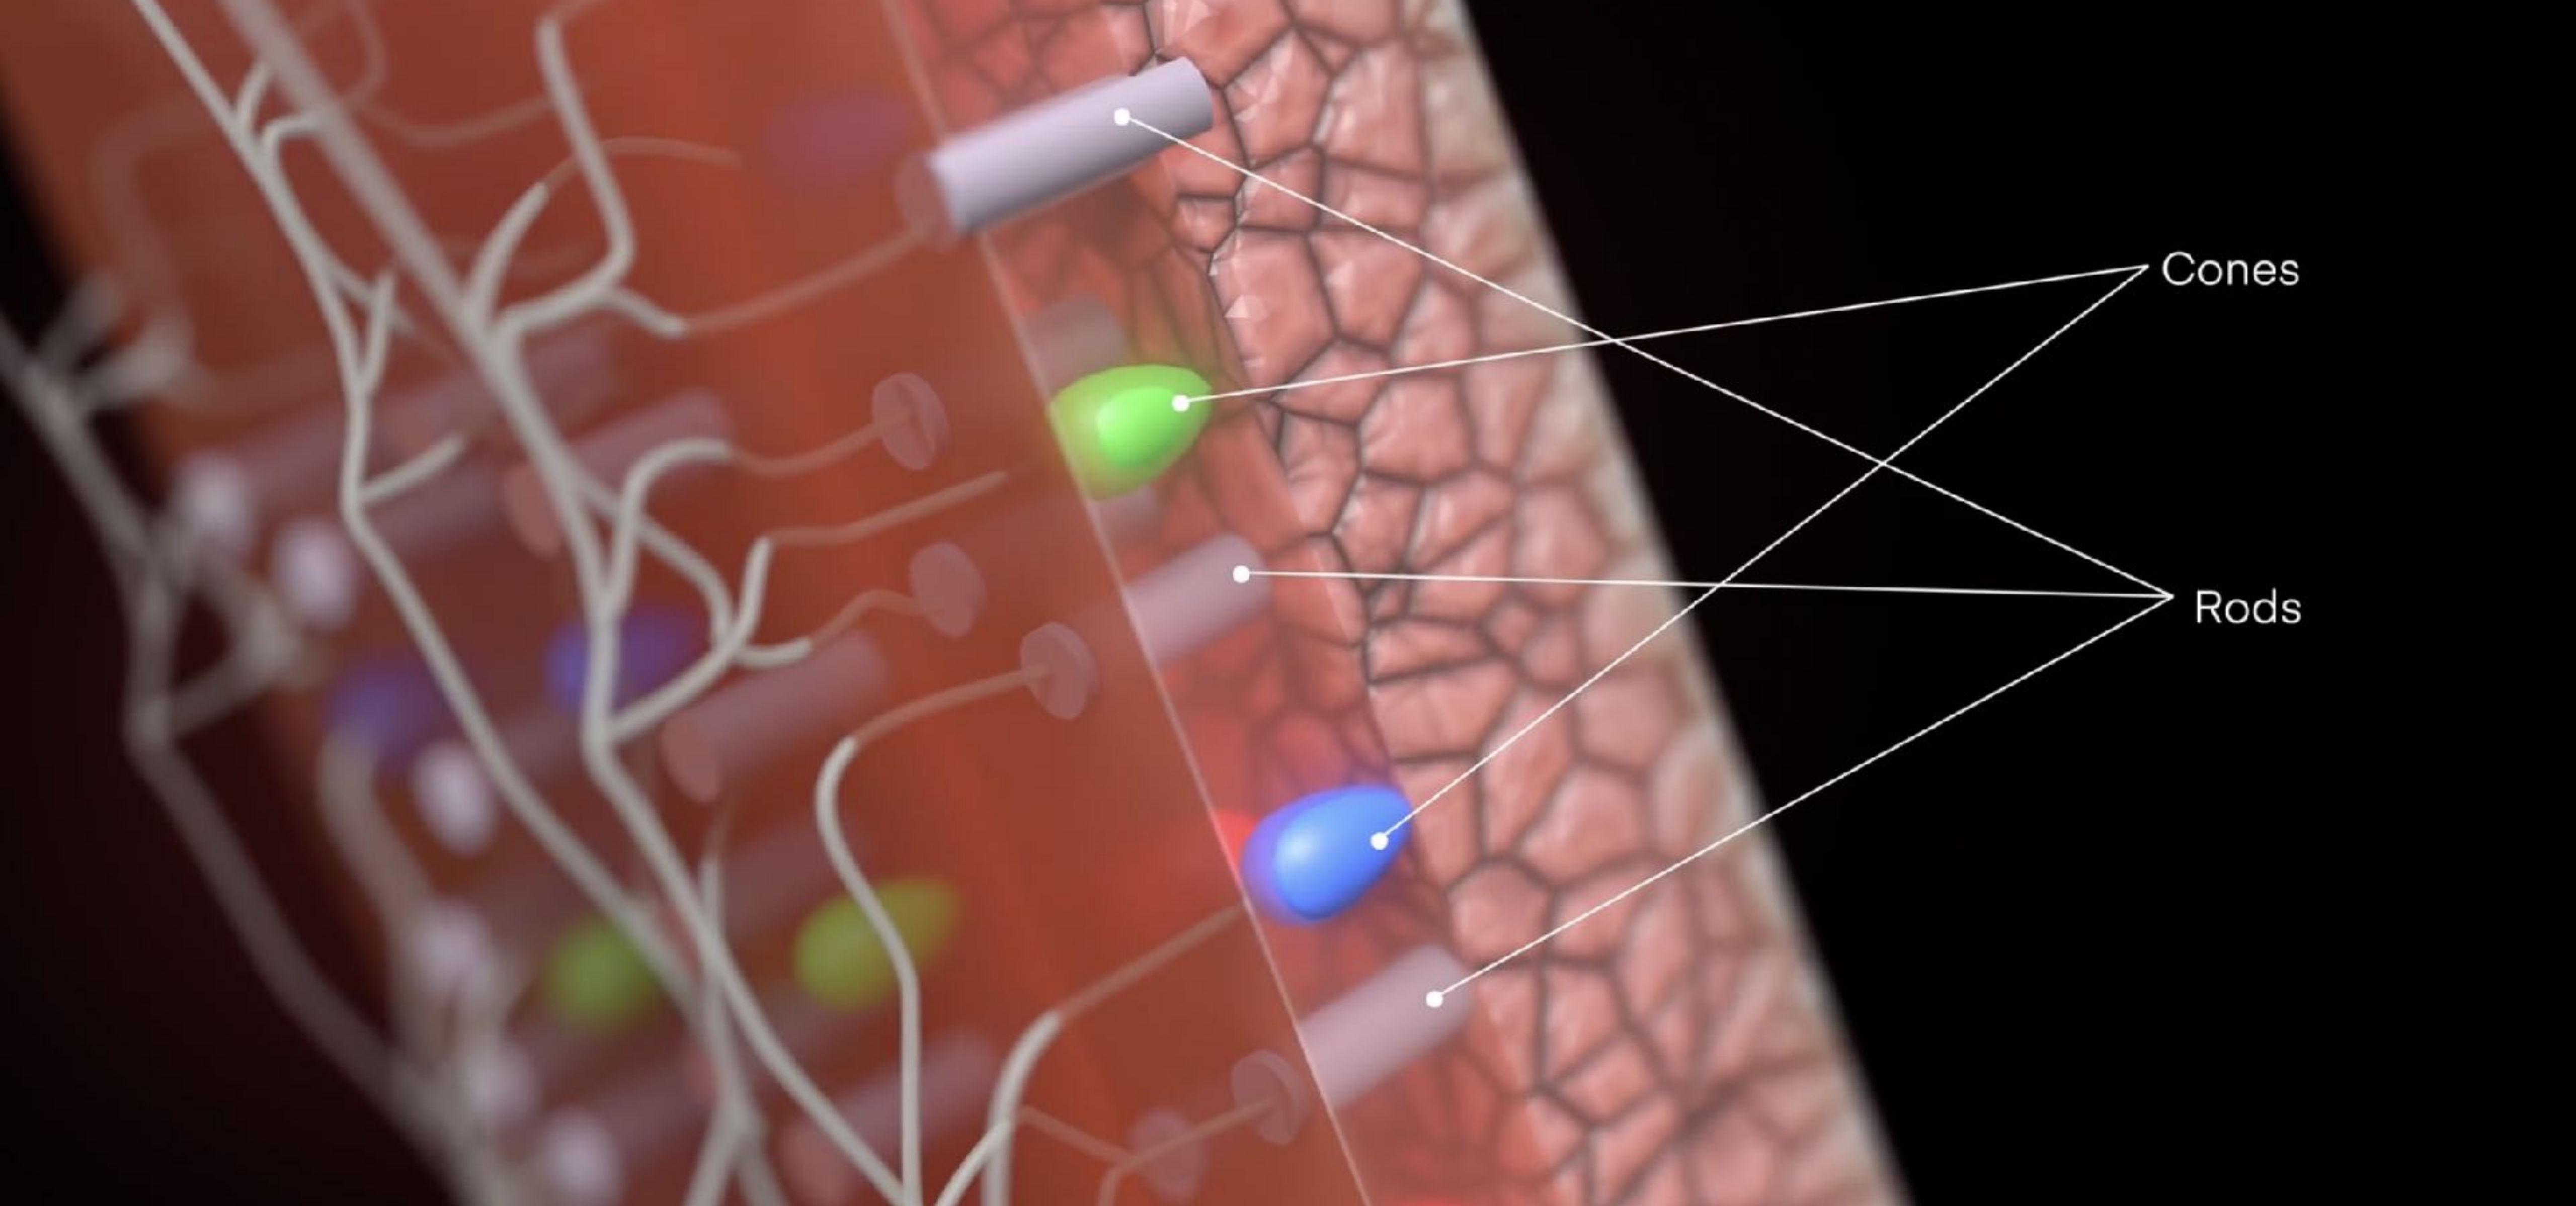

Rods are 10,000 time more sensitive to light than the cones. They cannot detect color and are mostly on the sides of the eyes