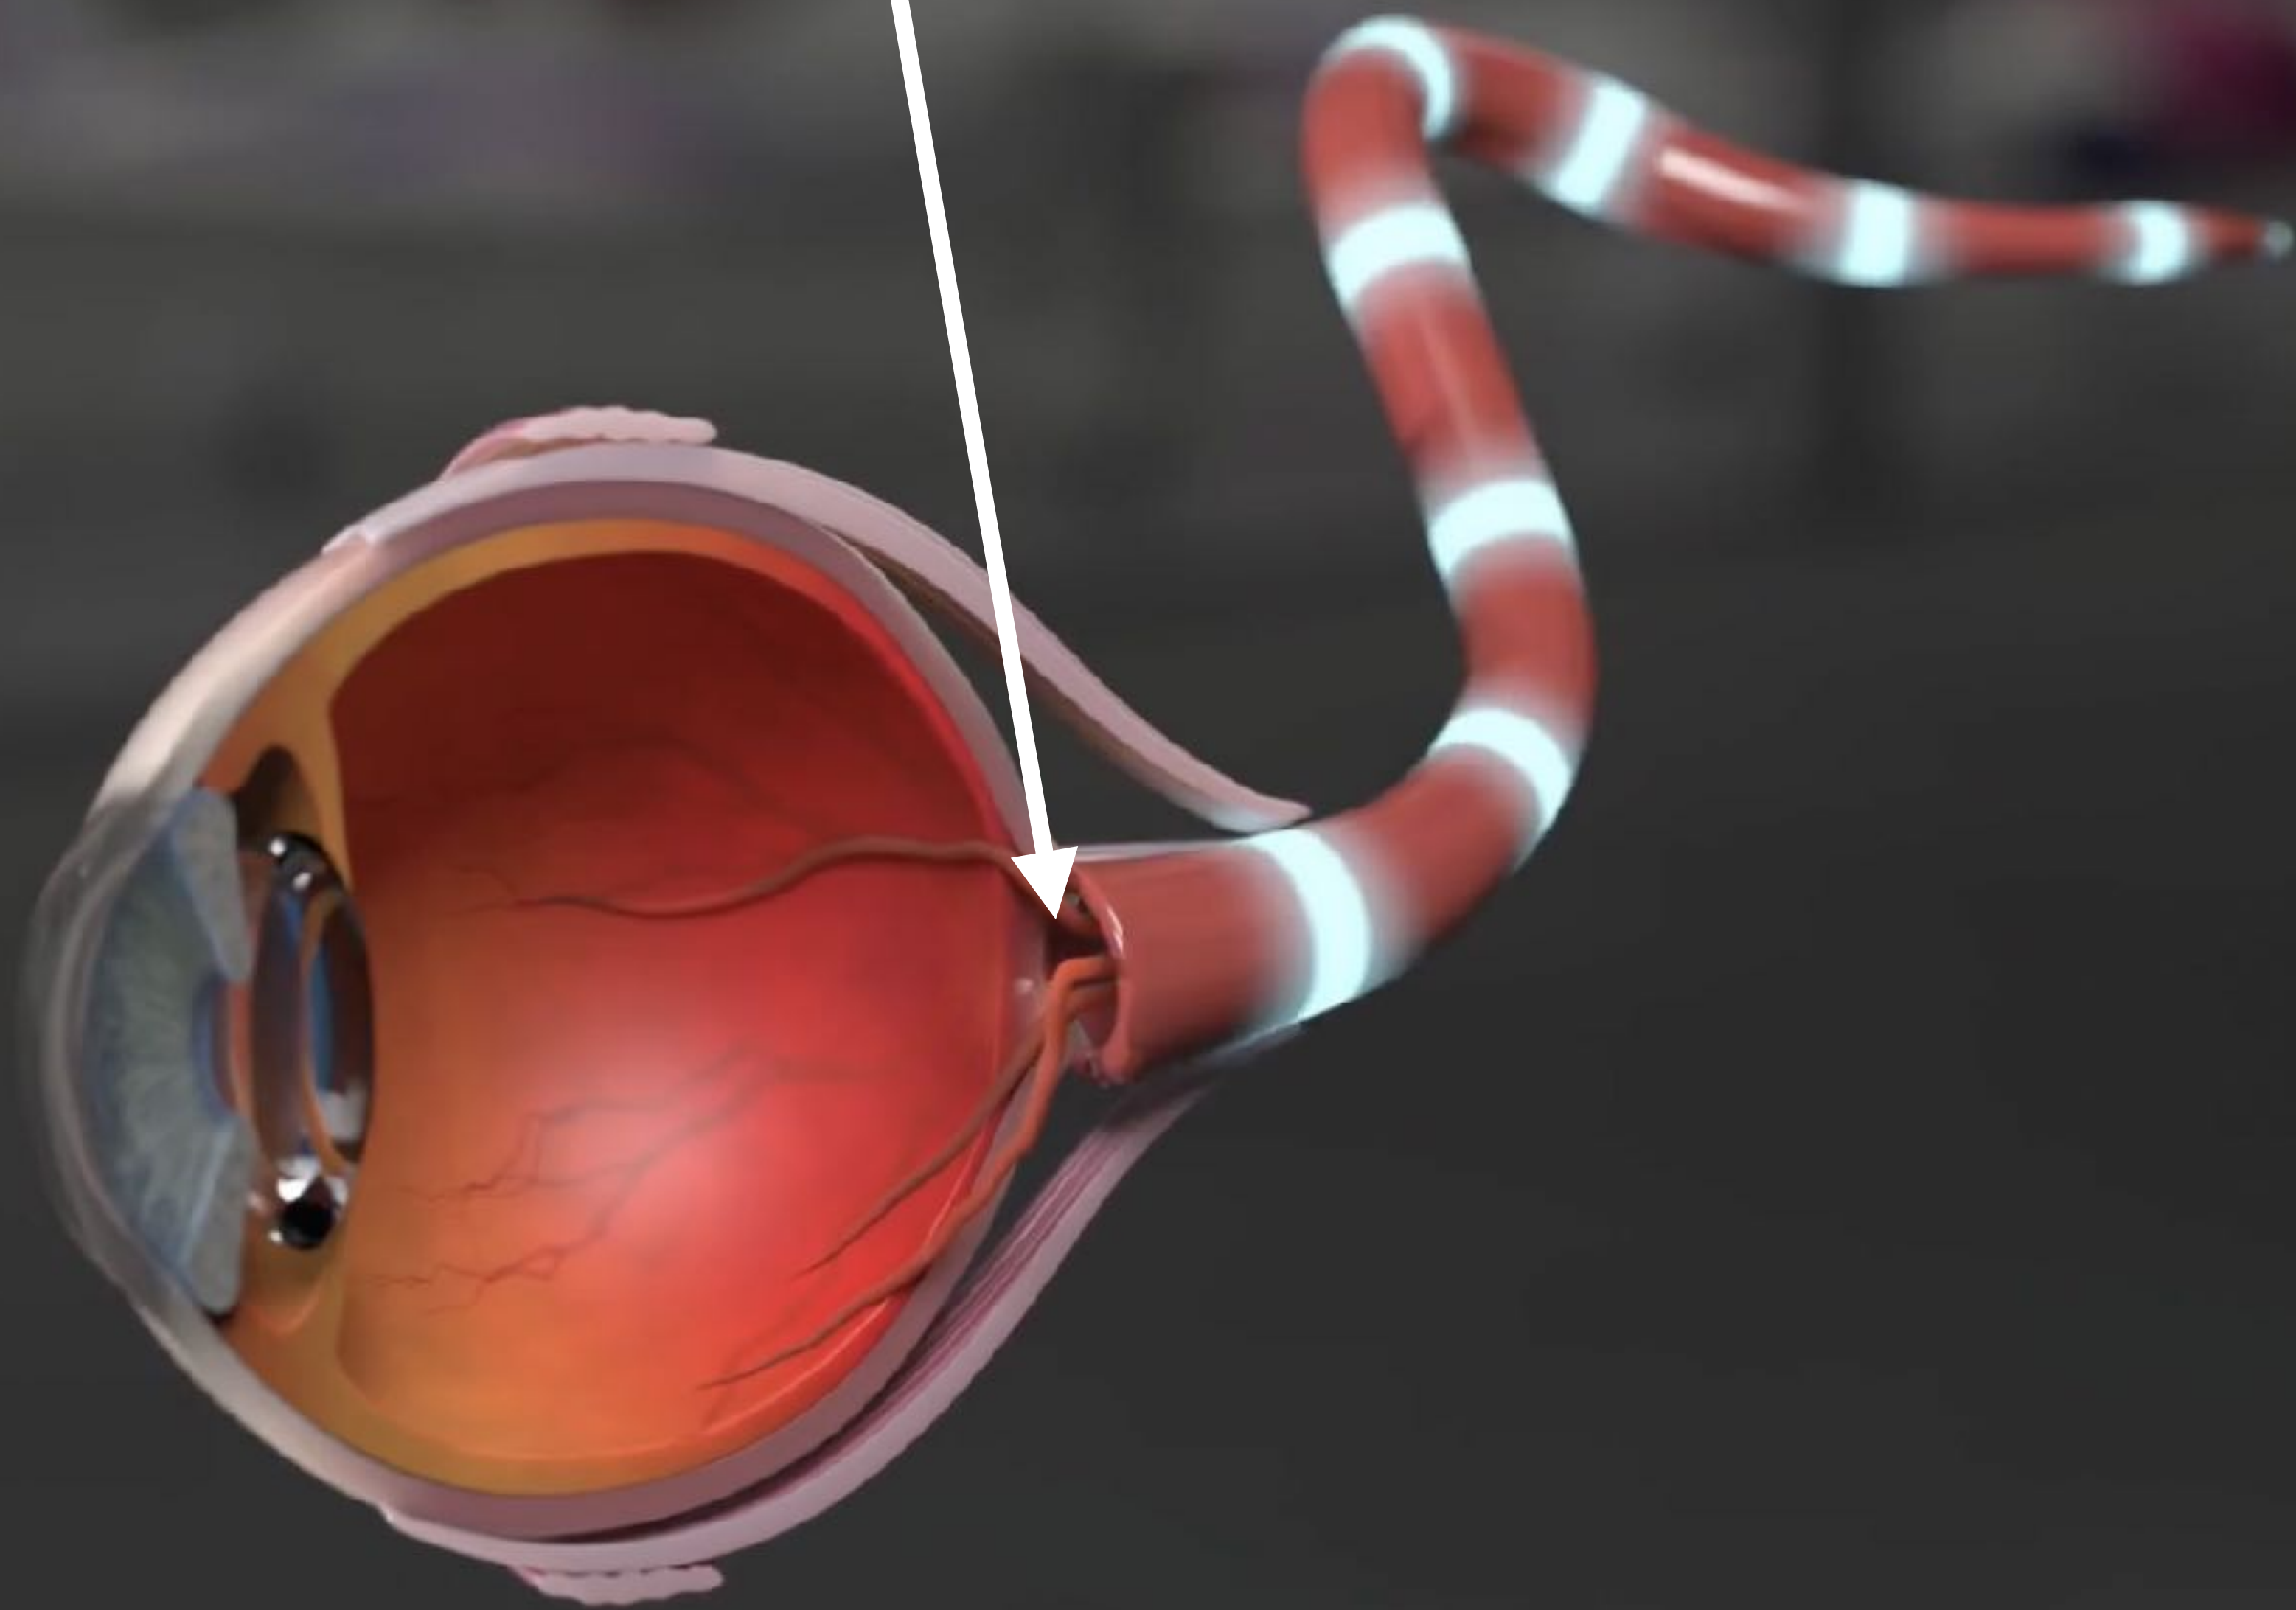

The **iris** is the colored, muscular part of the eye located between the cornea and lens, which controls pupil size to regulate light entering the eye.

The eye **pupil** is the black, circular opening in the center of the iris that regulates light entering the eye, typically ranging from 2–8 mm in diameter.

The eye **lens** (crystalline lens) is a transparent, biconvex, and elastic structure behind the iris that changes shape to focus light onto the retina.

The **retina** is a light-sensitive layer of tissue at the back of the eye that converts light into electrical signals for the brain, allowing vision.

The **optic nerve** is a bundle of over 1 million nerve fibers that transmits visual information from the retina to the brain, located at the back of the eye and extending toward the visual cortex.

**Rods are 10,000 time more sensitive to light than the cones. They cannot detect color and are mostly on the sides of the eyes**

**Cones are mostly in the back of the eye and handle color vision and central vision**

There are no rods or cones where optic nerve connects to the eye.