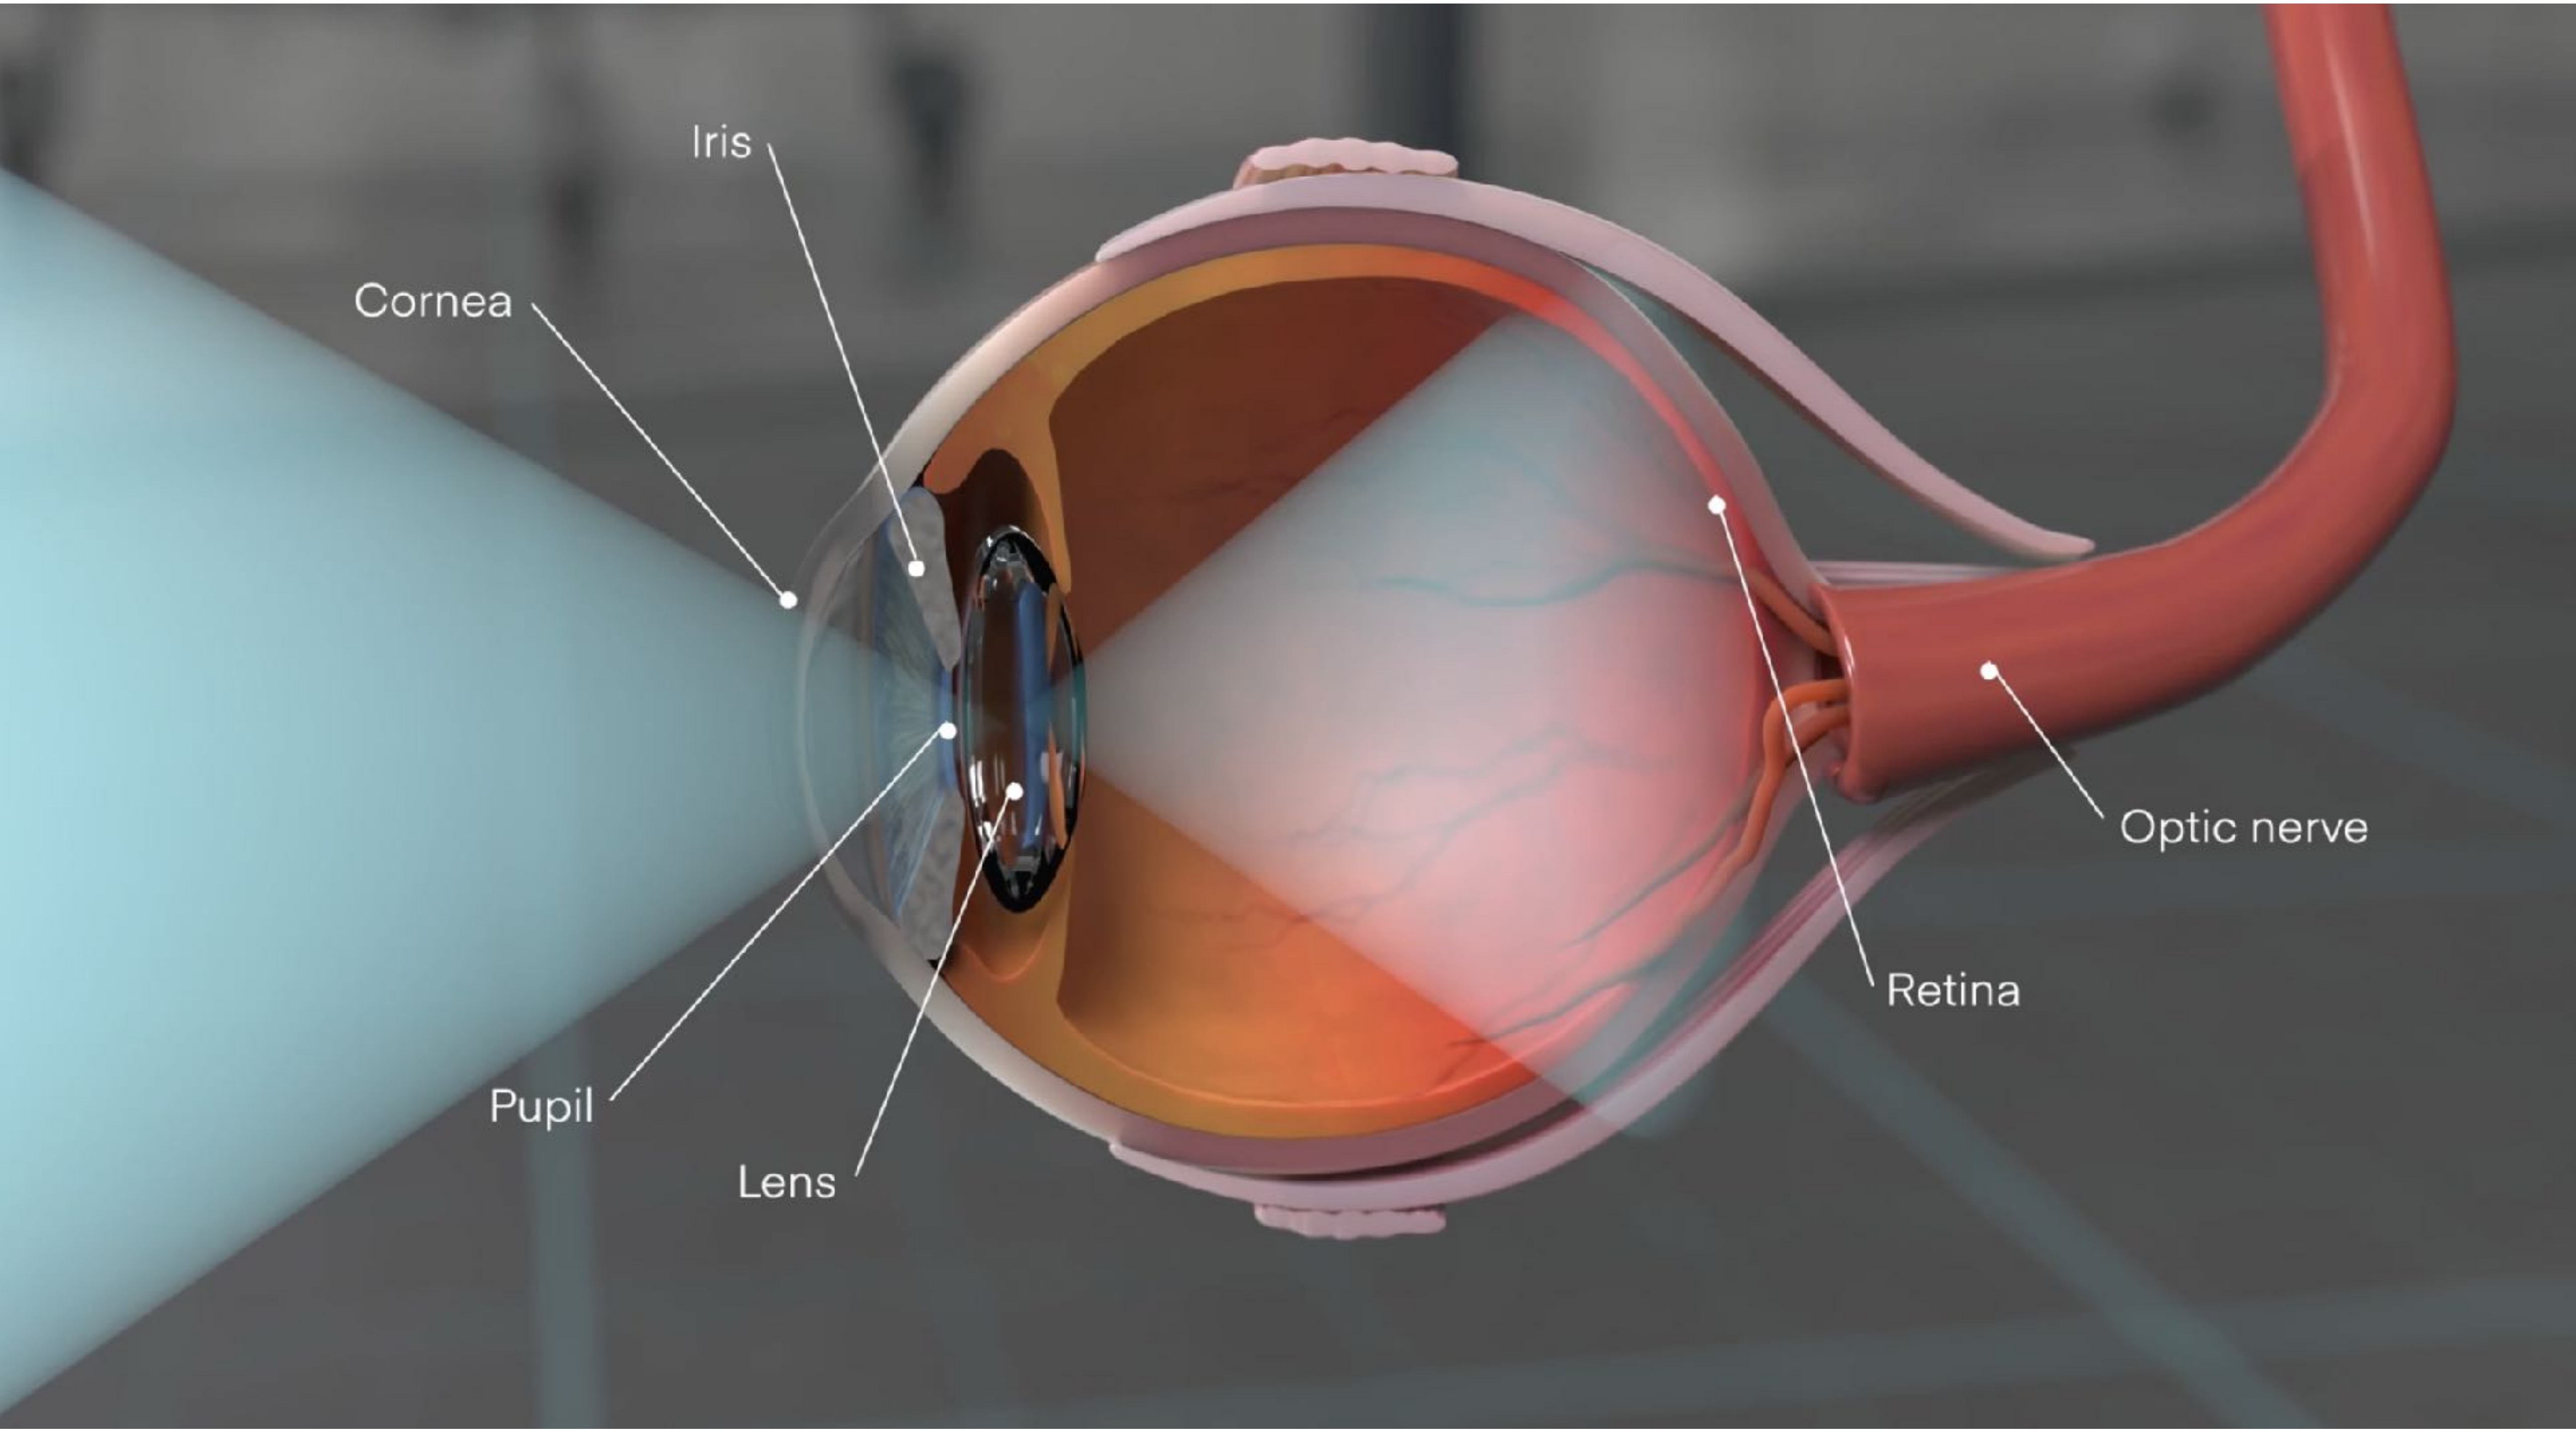

# The Wonderful Eye

Cornea

Iris

Pupil

Lens

Retina

Optic nerve

The **cornea** is the clear, dome-shaped outermost layer of the eye that acts as a protective barrier and the eye's primary focusing element.

The **iris** is the colored, muscular part of the eye located between the cornea and lens, which controls pupil size to regulate light entering the eye.

The eye **pupil** is the black, circular opening in the center of the iris that regulates light entering the eye, typically ranging from 2–8 mm in diameter.

The eye **lens** (crystalline lens) is a transparent, biconvex, and elastic structure behind the iris that changes shape to focus light onto the retina.

The **retina** is a light-sensitive layer of tissue at the back of the eye that converts light into electrical signals for the brain, allowing vision.