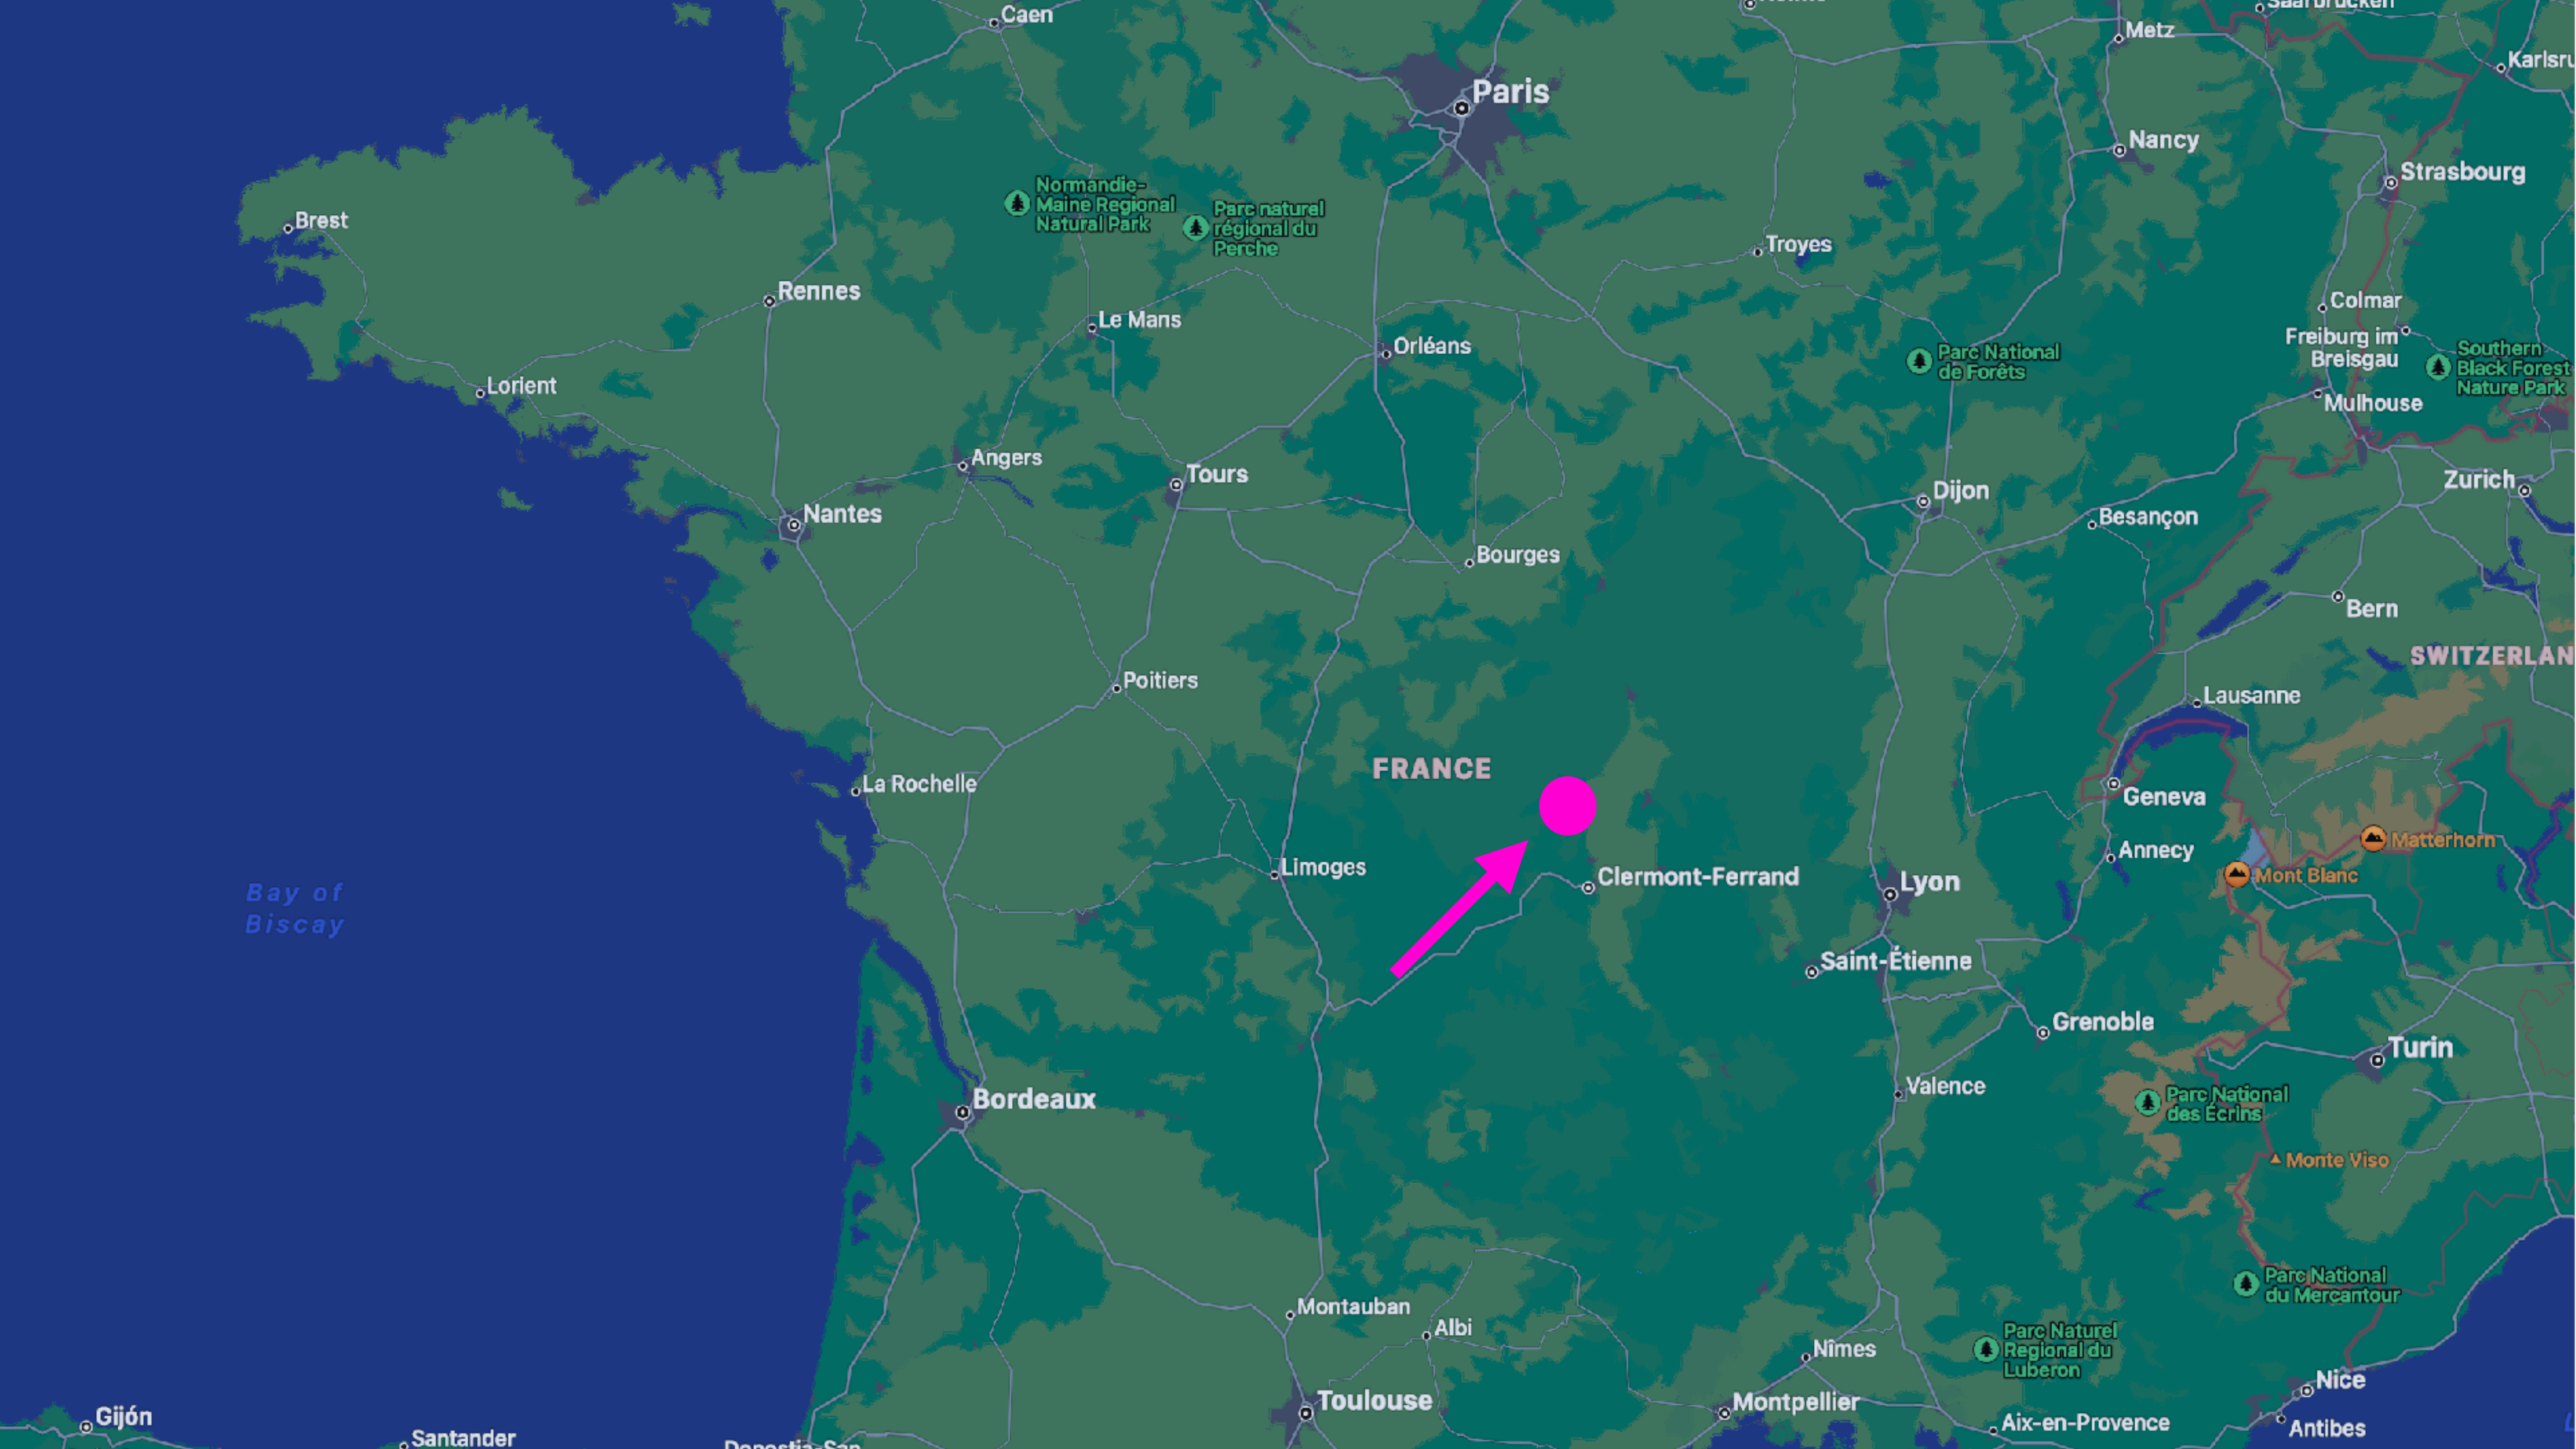

# **2022 REPORT FROM FRANCE AND FLORIDA**

**FRANCE**

Clermont-Ferrand

Lyon

Bordeaux

Toulouse

Turin

SWITZERLAND

Bay of Biscay

Paris

Nancy

Strasbourg

Rennes

Le Mans

Orléans

Troyes

Colmar

Freiburg im Breisgau

Southern Black Forest Nature Park

Lorient

Nantes

Angers

Tours

Parc National de Forêts

Geneva

Annecy

Matterhorn

Mont Blanc

Limoges

Saint-Étienne

Grenoble

Bay of Biscay